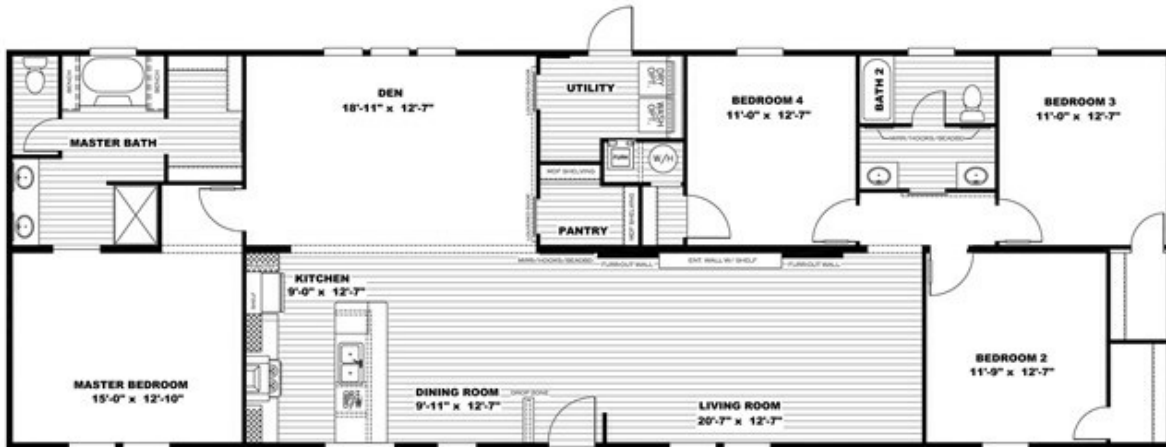

THE BREEZE II

THE BREEZE II

Model number: 41SSP28764EH18

4 beds • 2 baths • 2128 sq.ft. • 28' width • 76' depth

Our home building facilities invest in continuous product and process improvements. Plans, dimensions, features, materials, specifications and availability are subject to change without notice or obligation. Renderings and floor plans are representative likenesses of our homes and may differ from the actual homes. We invite you to tour a Home Center near you and inspect the highest value in quality housing available or call (903) 595-2525 to speak with a Home Consultant. Copyright 2017, CMH. All rights reserved.