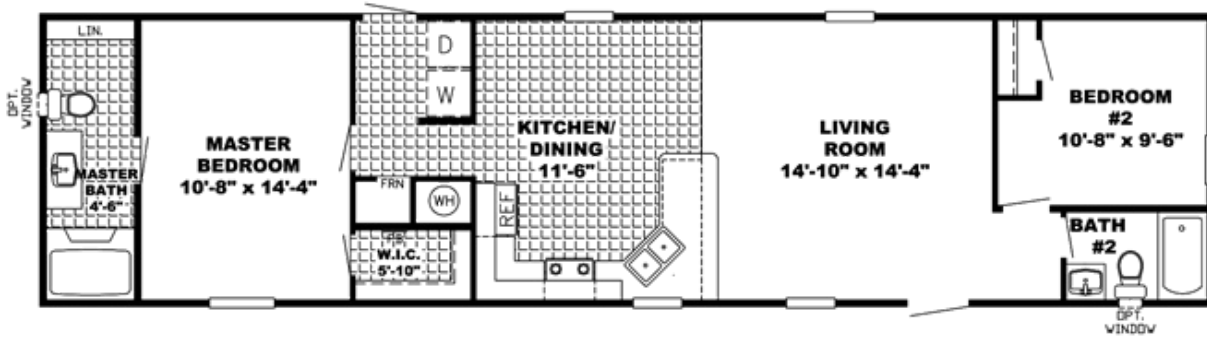

THE PHELPS

THE PHELPS Model number: 41PRF16602AH

1 beds • 1 baths • 960 sq.ft. • 16' width • 60' depth

Our home building facilities invest in continuous product and process improvements. Plans, dimensions, features, materials, specifications and availability are subject to change without notice or obligation. Renderings and floor plans are representative likenesses of our homes and may differ from the actual homes. We invite you to tour a Home Center near you and inspect the highest value in quality housing available or call (903) 595-2525 to speak with a Home Consultant. Copyright 2017, CMH. All rights reserved.