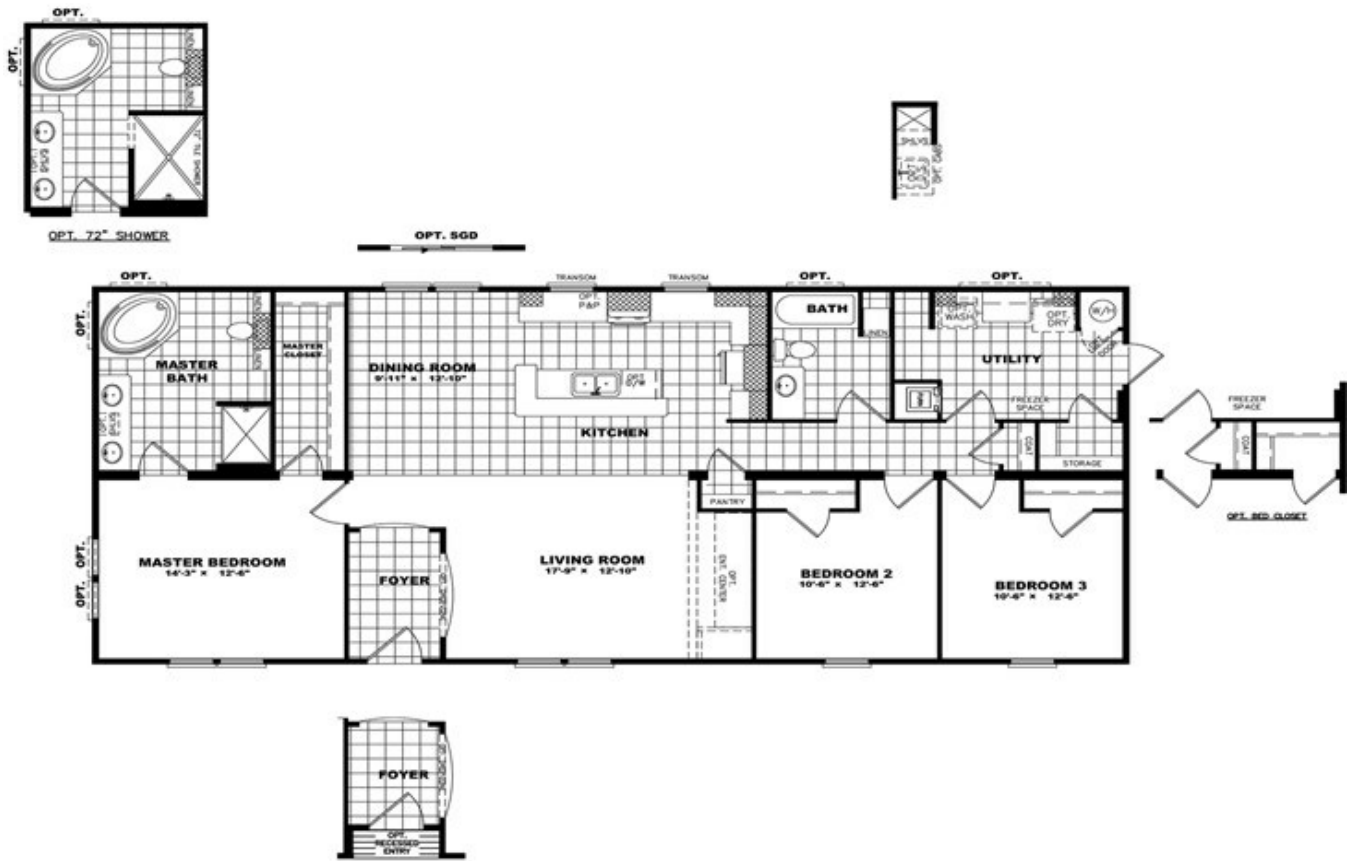

THE PECOS 28 Model number: 32RVL28603AH

3 beds • 2 baths • 1680 sq.ft. • 28' width • 60' depth

Our home building facilities invest in continuous product and process improvements. Plans, dimensions, features, materials, specifications and availability are subject to change without notice or obligation. Renderings and floor plans are representative likenesses of our homes and may differ from the actual homes. We invite you to tour a Home Center near you and inspect the highest value in quality housing available or call (903) 595-2525 to speak with a Home Consultant. Copyright 2017, CMH. All rights reserved.