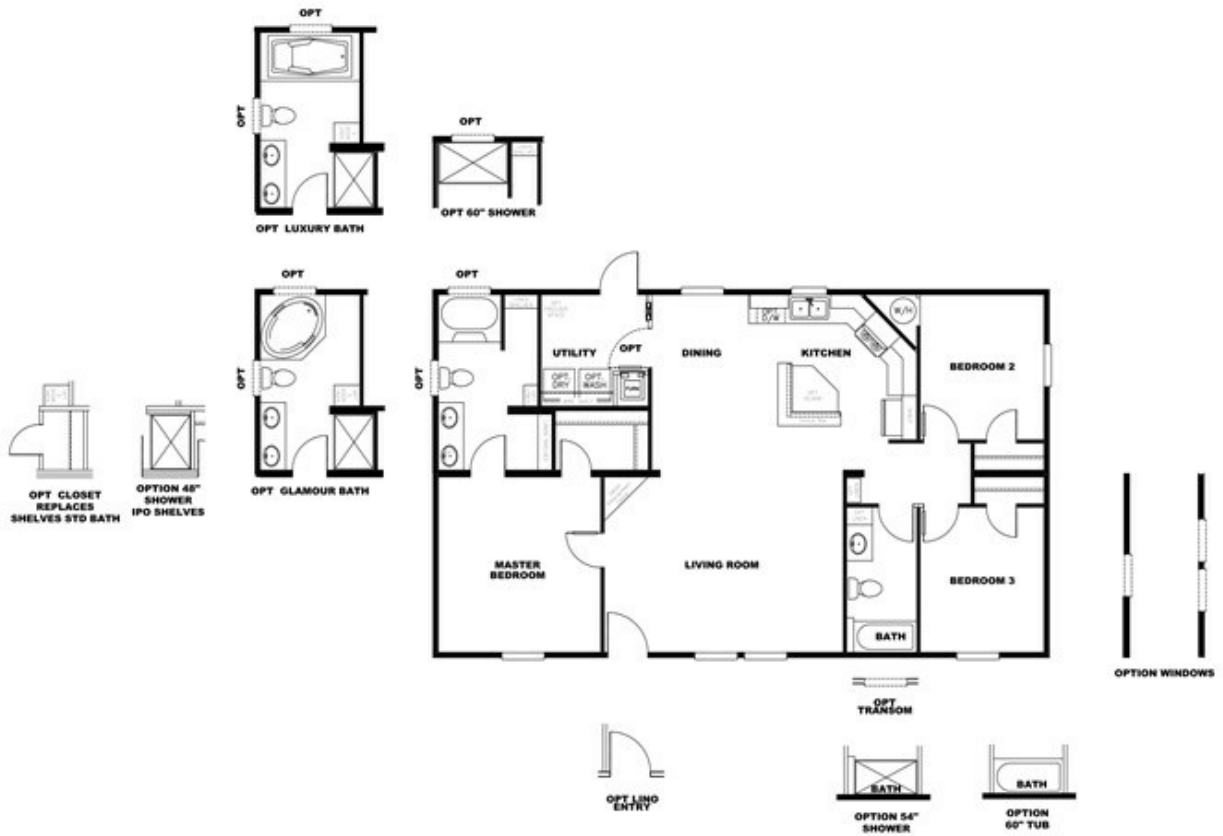

INFINITE VALUE

INFINITE VALUE Floor plan number: CSS019542TXAB
3 beds • 2 baths • 1232 sq.ft. • 28' width • 44' depth

Our home building facilities invest in continuous product and process improvements. Plans, dimensions, features, materials, specifications and availability are subject to change without notice or obligation. Renderings and floor plans are representative likenesses of our homes and may differ from the actual homes. We invite you to tour a Home Center near you and inspect the highest value in quality housing available or call (903) 595-2525 to speak with a Home Consultant. Copyright 2017, CMH. All rights reserved.