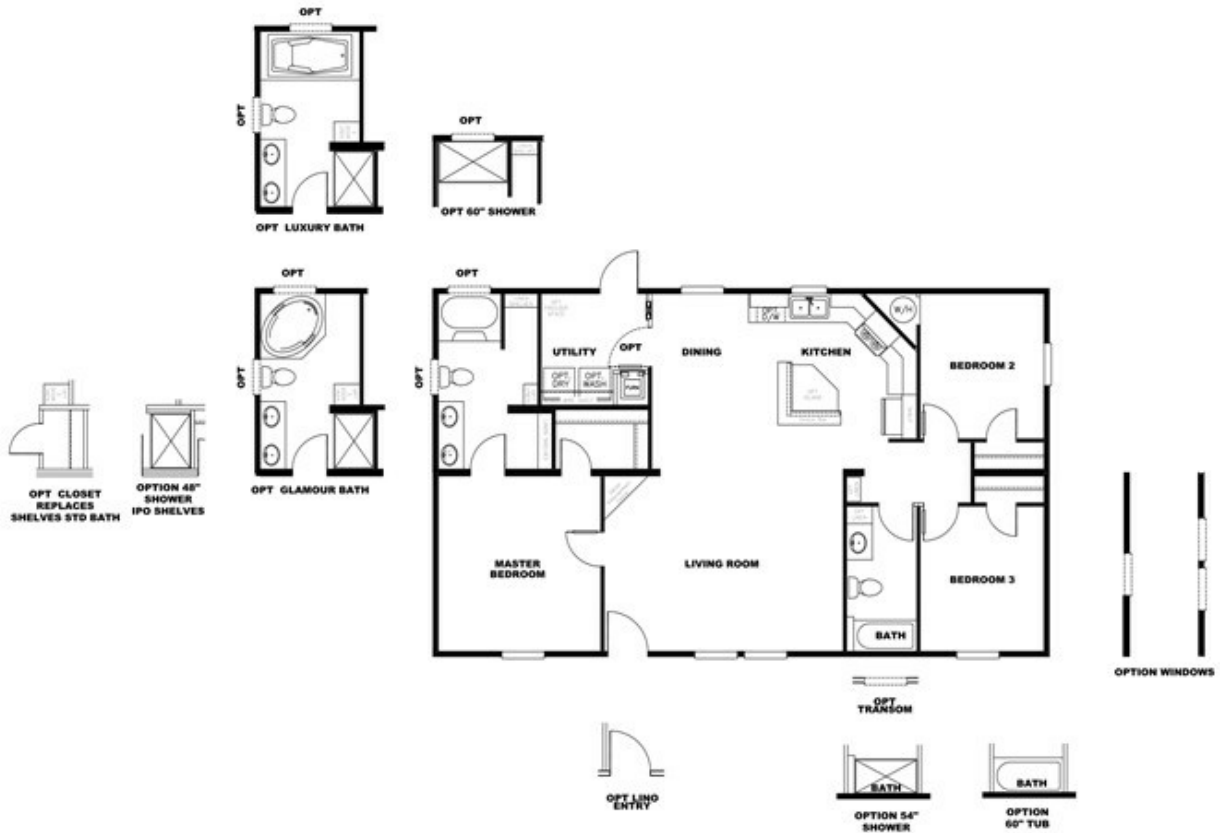

INFINITE VALUE

INFINITE VALUE Model number: 38SLC28443CH

3 beds • 2 baths • 1232 sq.ft. • 28' width • 44' depth

Our home building facilities invest in continuous product and process improvements. Plans, dimensions, features, materials, specifications and availability are subject to change without notice or obligation. Renderings and floor plans are representative likenesses of our homes and may differ from the actual homes. We invite you to tour a Home Center near you and inspect the highest value in quality housing available or call (903) 595-2525 to speak with a Home Consultant. Copyright 2017, CMH. All rights reserved.