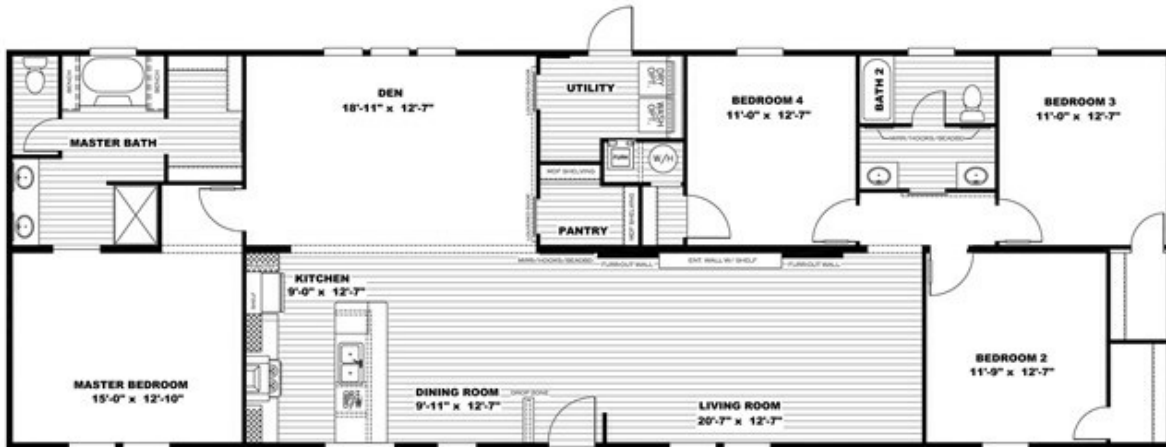

# THE BREEZE II

# THE BREEZE II

Model number: 38SSP28764AH18

3 beds • 2 baths • 2128 sq.ft. • 28' width • 76' depth

Our home building facilities invest in continuous product and process improvements. Plans, dimensions, features, materials, specifications and availability are subject to change without notice or obligation. Renderings and floor plans are representative likenesses of our homes and may differ from the actual homes. We invite you to tour a Home Center near you and inspect the highest value in quality housing available or call (903) 595-2525 to speak with a Home Consultant. Copyright 2017, CMH. All rights reserved.