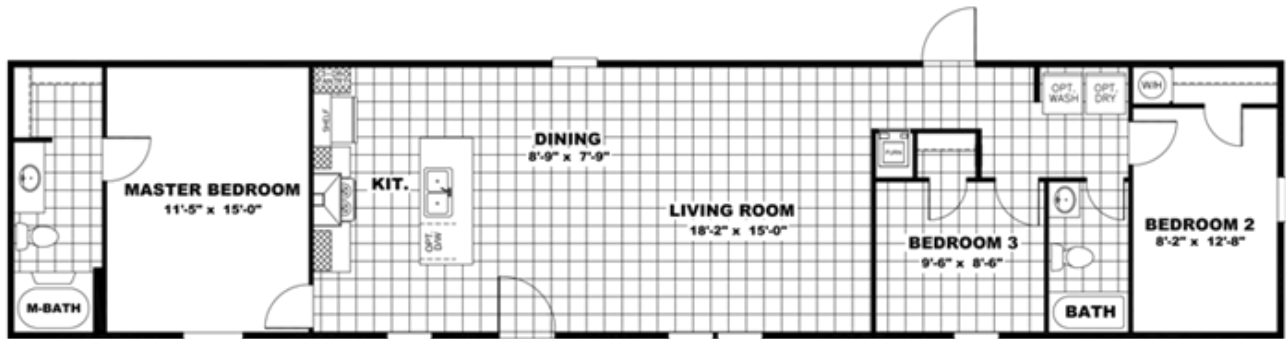

# THE BREEZE

Model number: 31SSP16723AH18

3 beds • 2 baths • 1152 sq.ft. • 16' width • 72' depth

Our home building facilities invest in continuous product and process improvements. Plans, dimensions, features, materials, specifications and availability are subject to change without notice or obligation. Renderings and floor plans are representative likenesses of our homes and may differ from the actual homes. We invite you to tour a Home Center near you and inspect the highest value in quality housing available or call (903) 595-2525 to speak with a Home Consultant. Copyright 2017, CMH. All rights reserved.