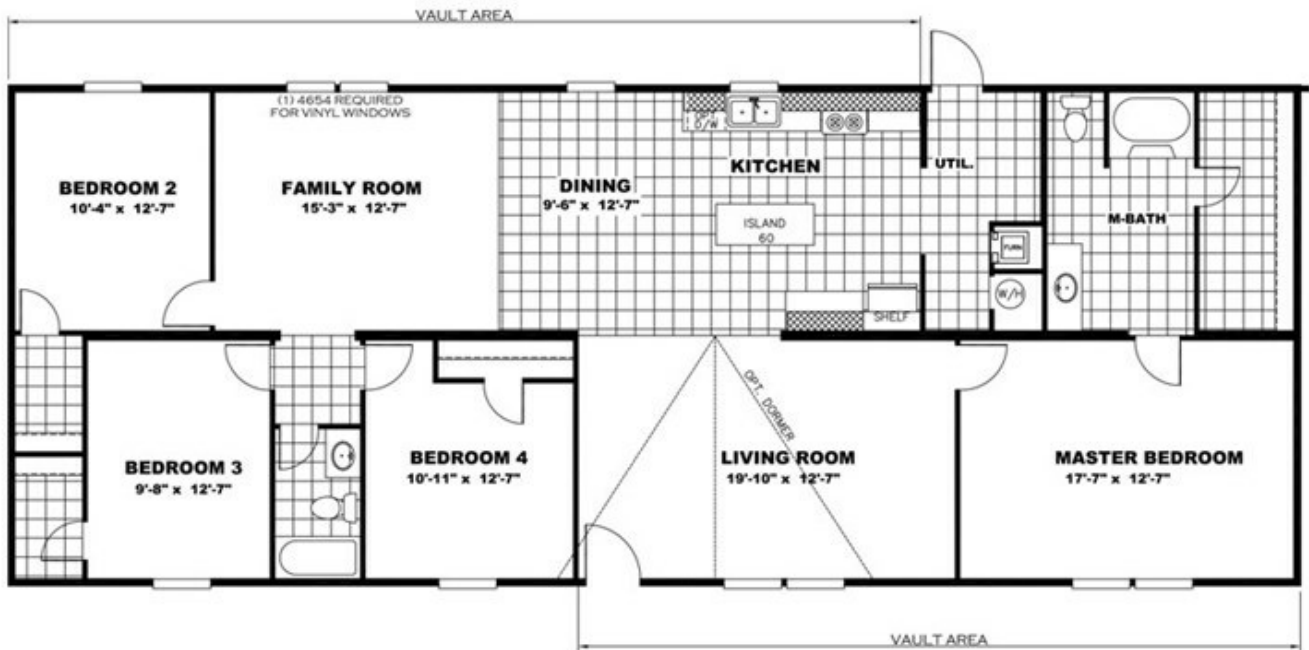

PRIDE

PRIDE Floor plan number: BL2001964TXAB

4 beds • 2 baths • 1904 sq.ft. • 28' width • 68' depth

Our home building facilities invest in continuous product and process improvements. Plans, dimensions, features, materials, specifications and availability are subject to change without notice or obligation. Renderings and floor plans are representative likenesses of our homes and may differ from the actual homes. We invite you to tour a Home Center near you and inspect the highest value in quality housing available or call (903) 595-2525 to speak with a Home Consultant. Copyright 2017, CMH. All rights reserved.