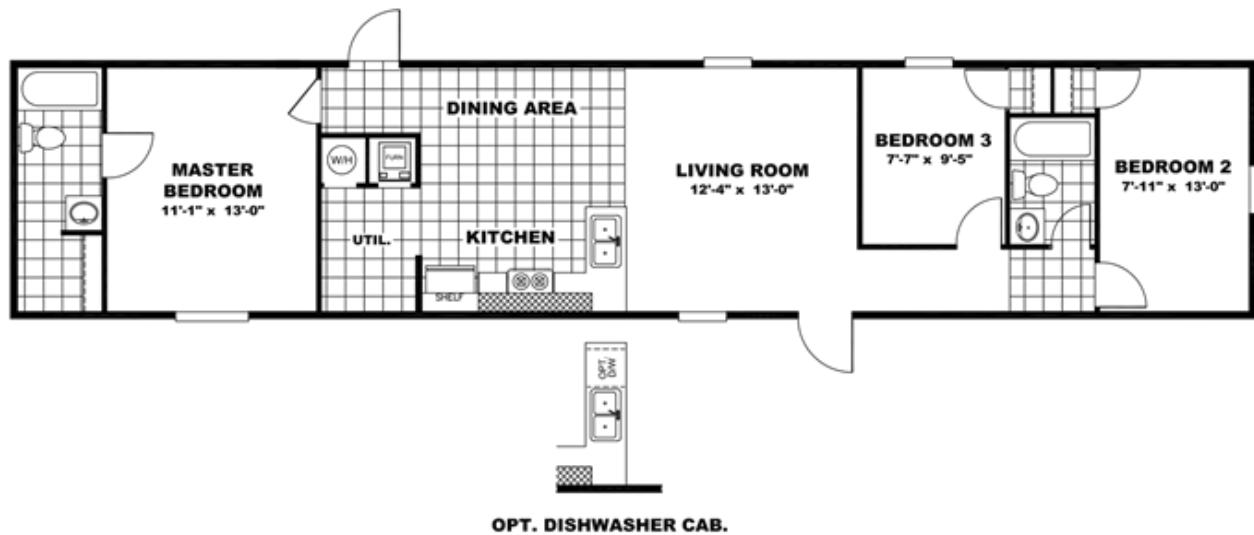

ELATION Floor plan number: BEL008815TX

3 beds • 2 baths • 924 sq.ft. • 14' width • 66' depth

Our home building facilities invest in continuous product and process improvements. Plans, dimensions, features, materials, specifications and availability are subject to change without notice or obligation. Renderings and floor plans are representative likenesses of our homes and may differ from the actual homes. We invite you to tour a Home Center near you and inspect the highest value in quality housing available or call (903) 595-2525 to speak with a Home Consultant. Copyright 2017, CMH. All rights reserved.