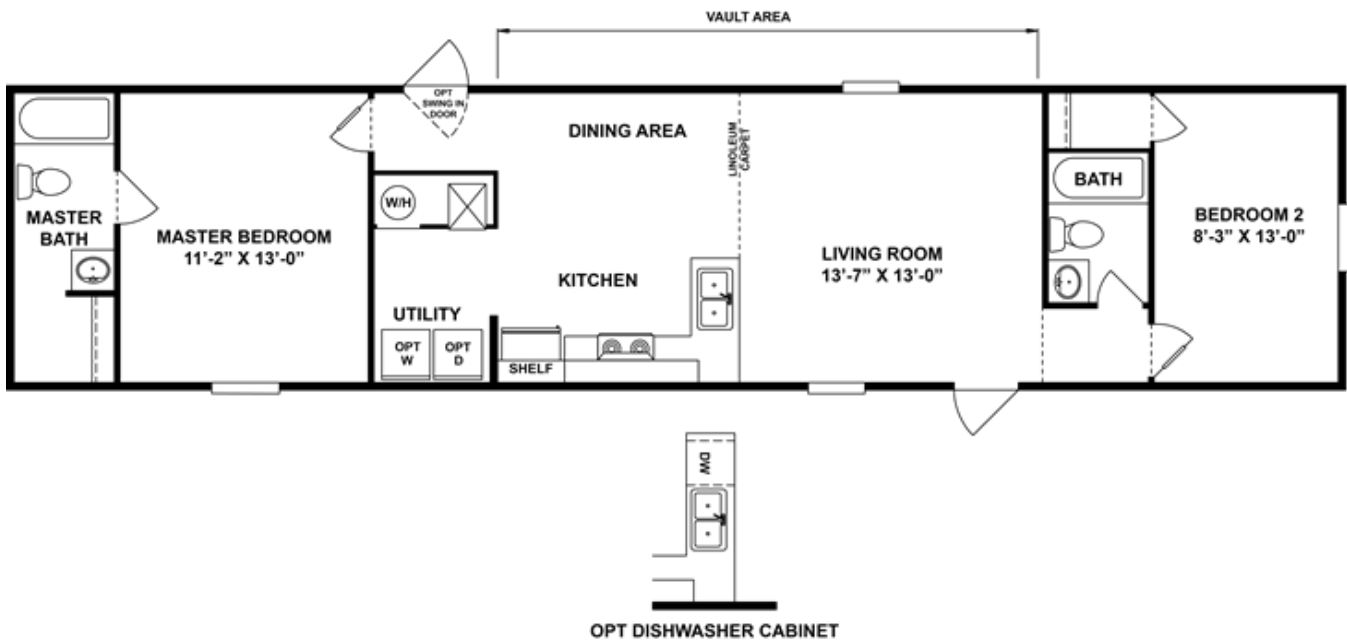

DELIGHT

**DELIGHT** Floor plan number: BEL008759TX

**2 beds • 2 baths • 840 sq.ft. • 14' width • 60' depth**

Our home building facilities invest in continuous product and process improvements. Plans, dimensions, features, materials, specifications and availability are subject to change without notice or obligation. Renderings and floor plans are representative likenesses of our homes and may differ from the actual homes. We invite you to tour a Home Center near you and inspect the highest value in quality housing available or call (903) 595-2525 to speak with a Home Consultant. Copyright 2017, CMH. All rights reserved.