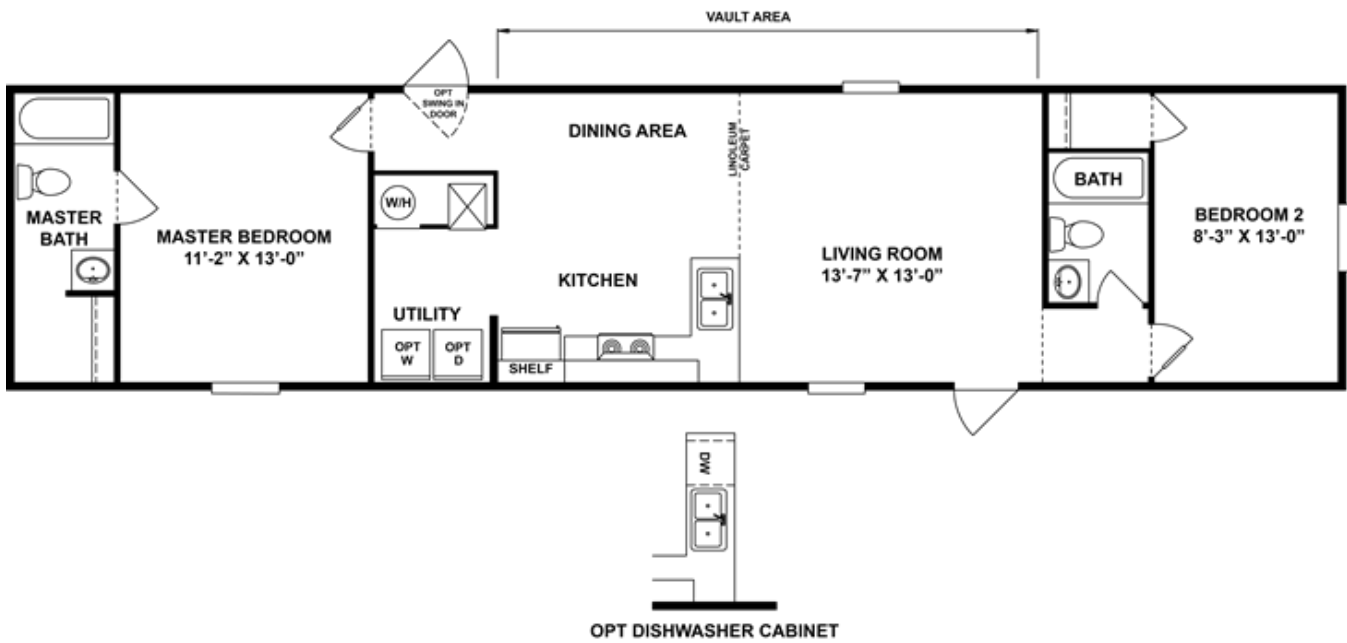

DELIGHT

DELIGHT Floor plan number: BEL008656TX

2 beds • 2 baths • 840 sq.ft. • 14' width • 60' depth

Our home building facilities invest in continuous product and process improvements. Plans, dimensions, features, materials, specifications and availability are subject to change without notice or obligation. Renderings and floor plans are representative likenesses of our homes and may differ from the actual homes. We invite you to tour a Home Center near you and inspect the highest value in quality housing available or call (903) 595-2525 to speak with a Home Consultant. Copyright 2017, CMH. All rights reserved.