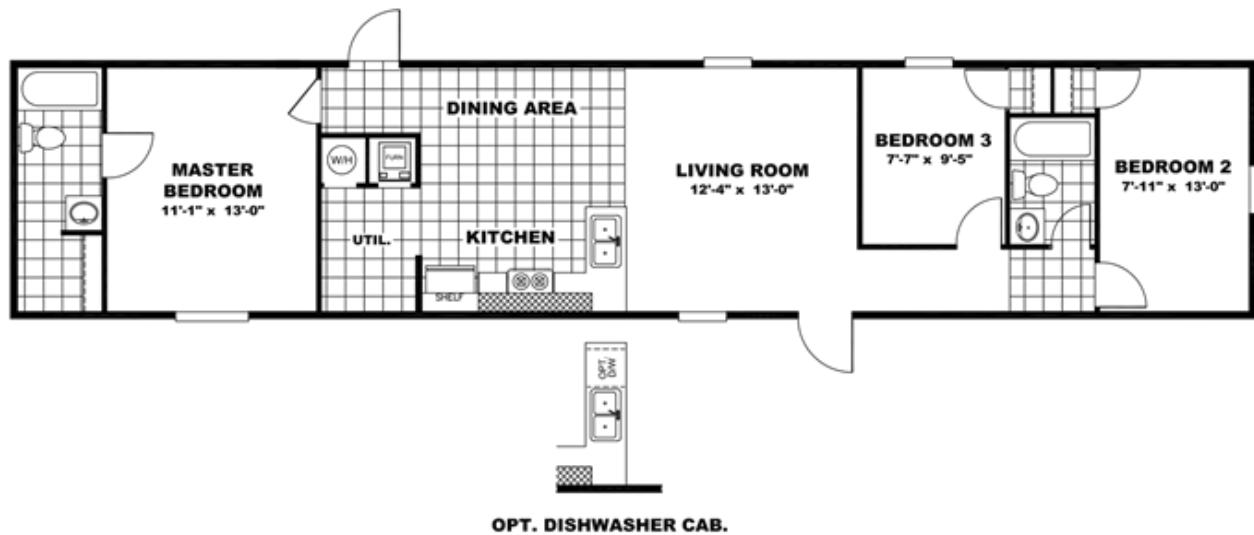

ELATION Floor plan number: BEL008647TX

3 beds • 2 baths • 924 sq.ft. • 14' width • 66' depth

Our home building facilities invest in continuous product and process improvements. Plans, dimensions, features, materials, specifications and availability are subject to change without notice or obligation. Renderings and floor plans are representative likenesses of our homes and may differ from the actual homes. We invite you to tour a Home Center near you and inspect the highest value in quality housing available or call (903) 595-2525 to speak with a Home Consultant. Copyright 2017, CMH. All rights reserved.