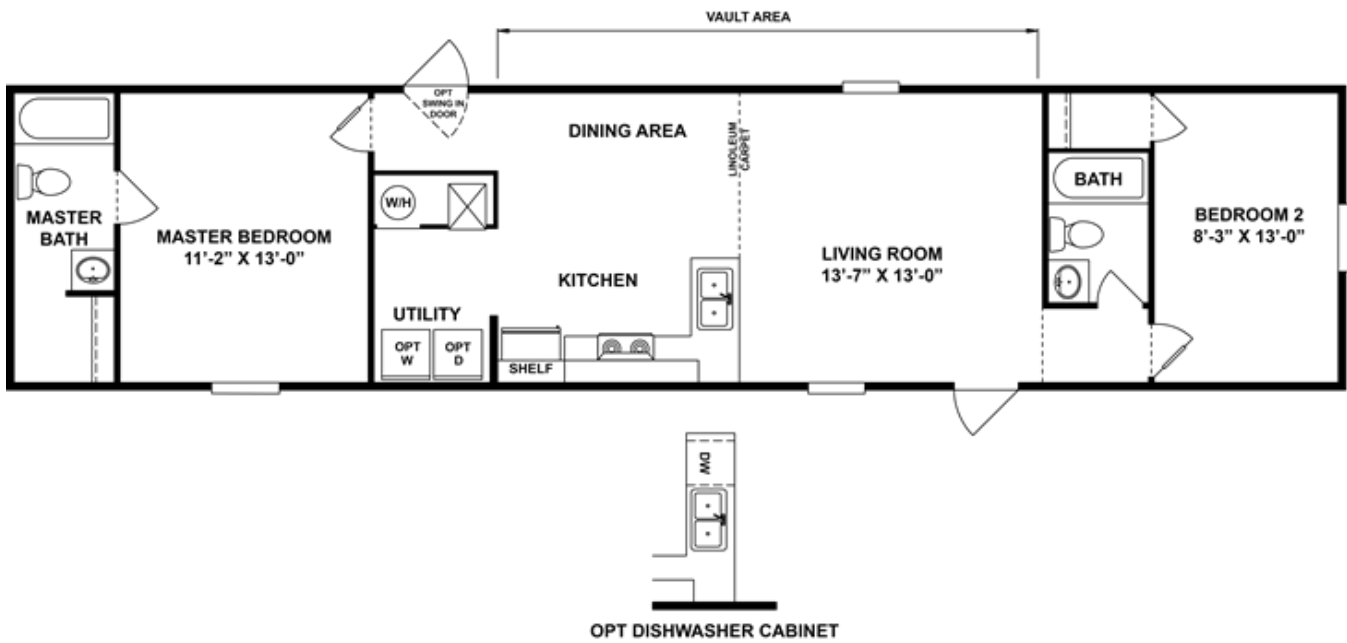

DELIGHT

DELIGHT Floor plan number: BEL008510TX

2 beds • 2 baths • 840 sq.ft. • 14' width • 60' depth

Our home building facilities invest in continuous product and process improvements. Plans, dimensions, features, materials, specifications and availability are subject to change without notice or obligation. Renderings and floor plans are representative likenesses of our homes and may differ from the actual homes. We invite you to tour a Home Center near you and inspect the highest value in quality housing available or call (903) 595-2525 to speak with a Home Consultant. Copyright 2017, CMH. All rights reserved.