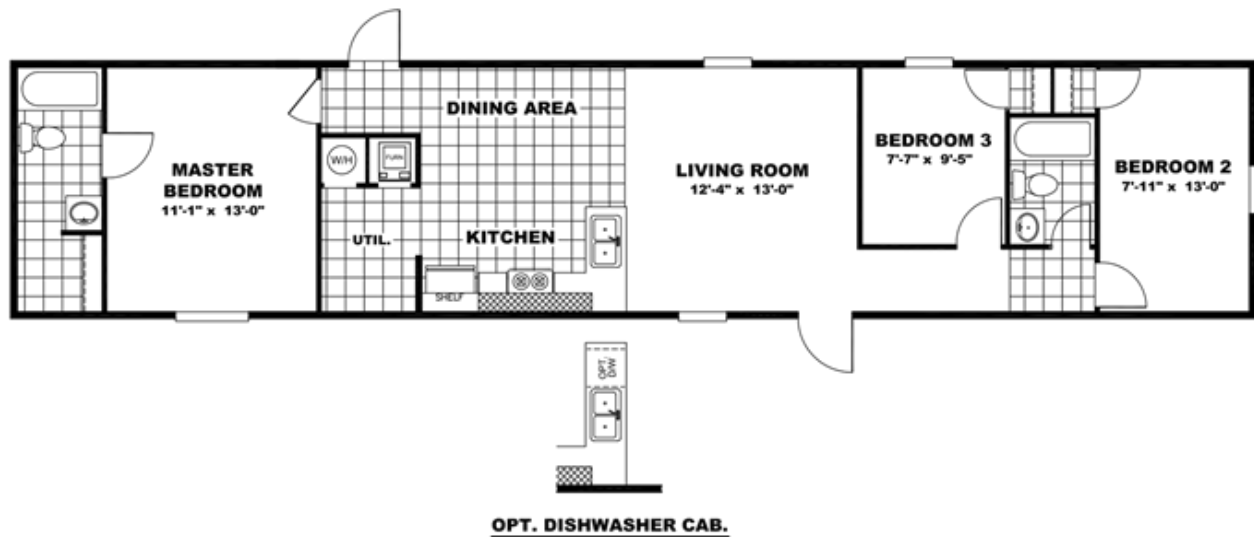

ELATION Floor plan number: BEL007374TX

3 beds • 2 baths • 924 sq.ft. • 14' width • 66' depth

Our home building facilities invest in continuous product and process improvements. Plans, dimensions, features, materials, specifications and availability are subject to change without notice or obligation. Renderings and floor plans are representative likenesses of our homes and may differ from the actual homes. We invite you to tour a Home Center near you and inspect the highest value in quality housing available or call (903) 595-2525 to speak with a Home Consultant. Copyright 2017, CMH. All rights reserved.