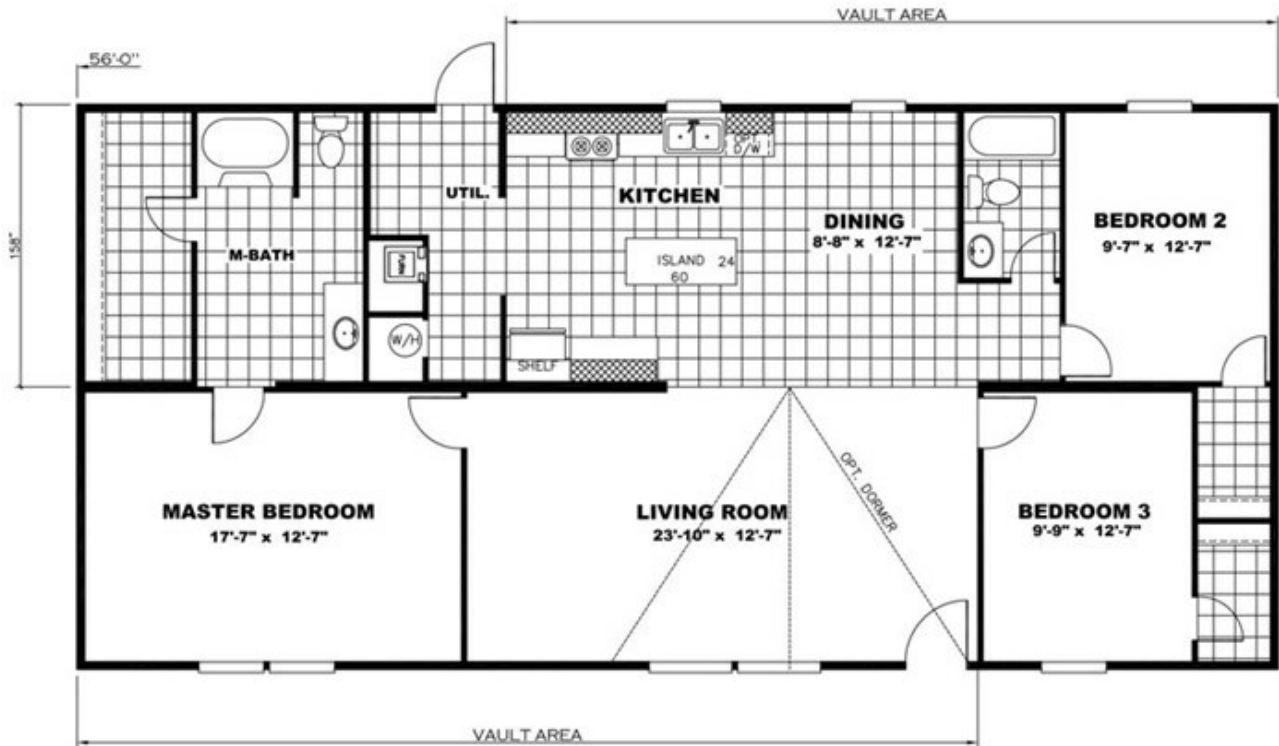

THRILL

THRILL Floor plan number: BEL006998TXAB

3 beds • 2 baths • 1568 sq.ft. • 28' width • 56' depth

Our home building facilities invest in continuous product and process improvements. Plans, dimensions, features, materials, specifications and availability are subject to change without notice or obligation. Renderings and floor plans are representative likenesses of our homes and may differ from the actual homes. We invite you to tour a Home Center near you and inspect the highest value in quality housing available or call (903) 595-2525 to speak with a Home Consultant. Copyright 2017, CMH. All rights reserved.