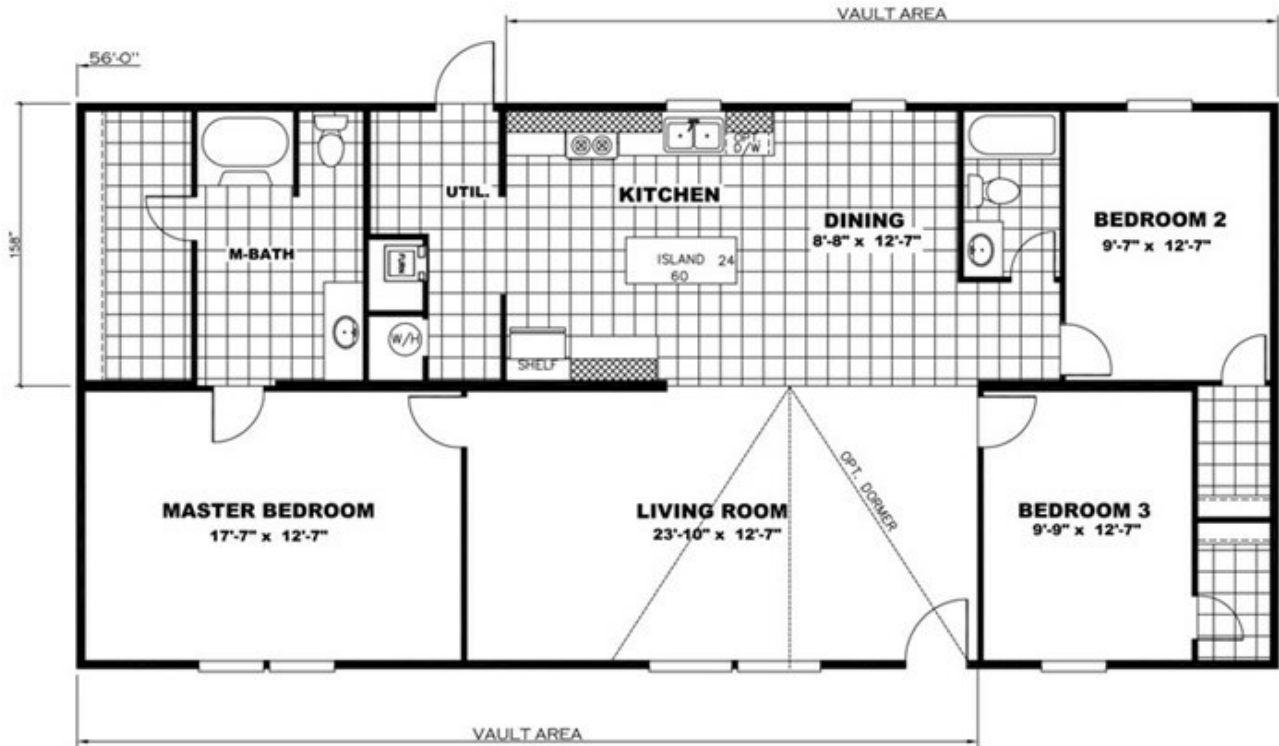

THRILL Model number: 97TRU28563RH

3 beds • 2 baths • 1568 sq.ft. • 28' width • 56' depth

Our home building facilities invest in continuous product and process improvements. Plans, dimensions, features, materials, specifications and availability are subject to change without notice or obligation. Renderings and floor plans are representative likenesses of our homes and may differ from the actual homes. We invite you to tour a Home Center near you and inspect the highest value in quality housing available or call (903) 595-2525 to speak with a Home Consultant. Copyright 2017, CMH. All rights reserved.